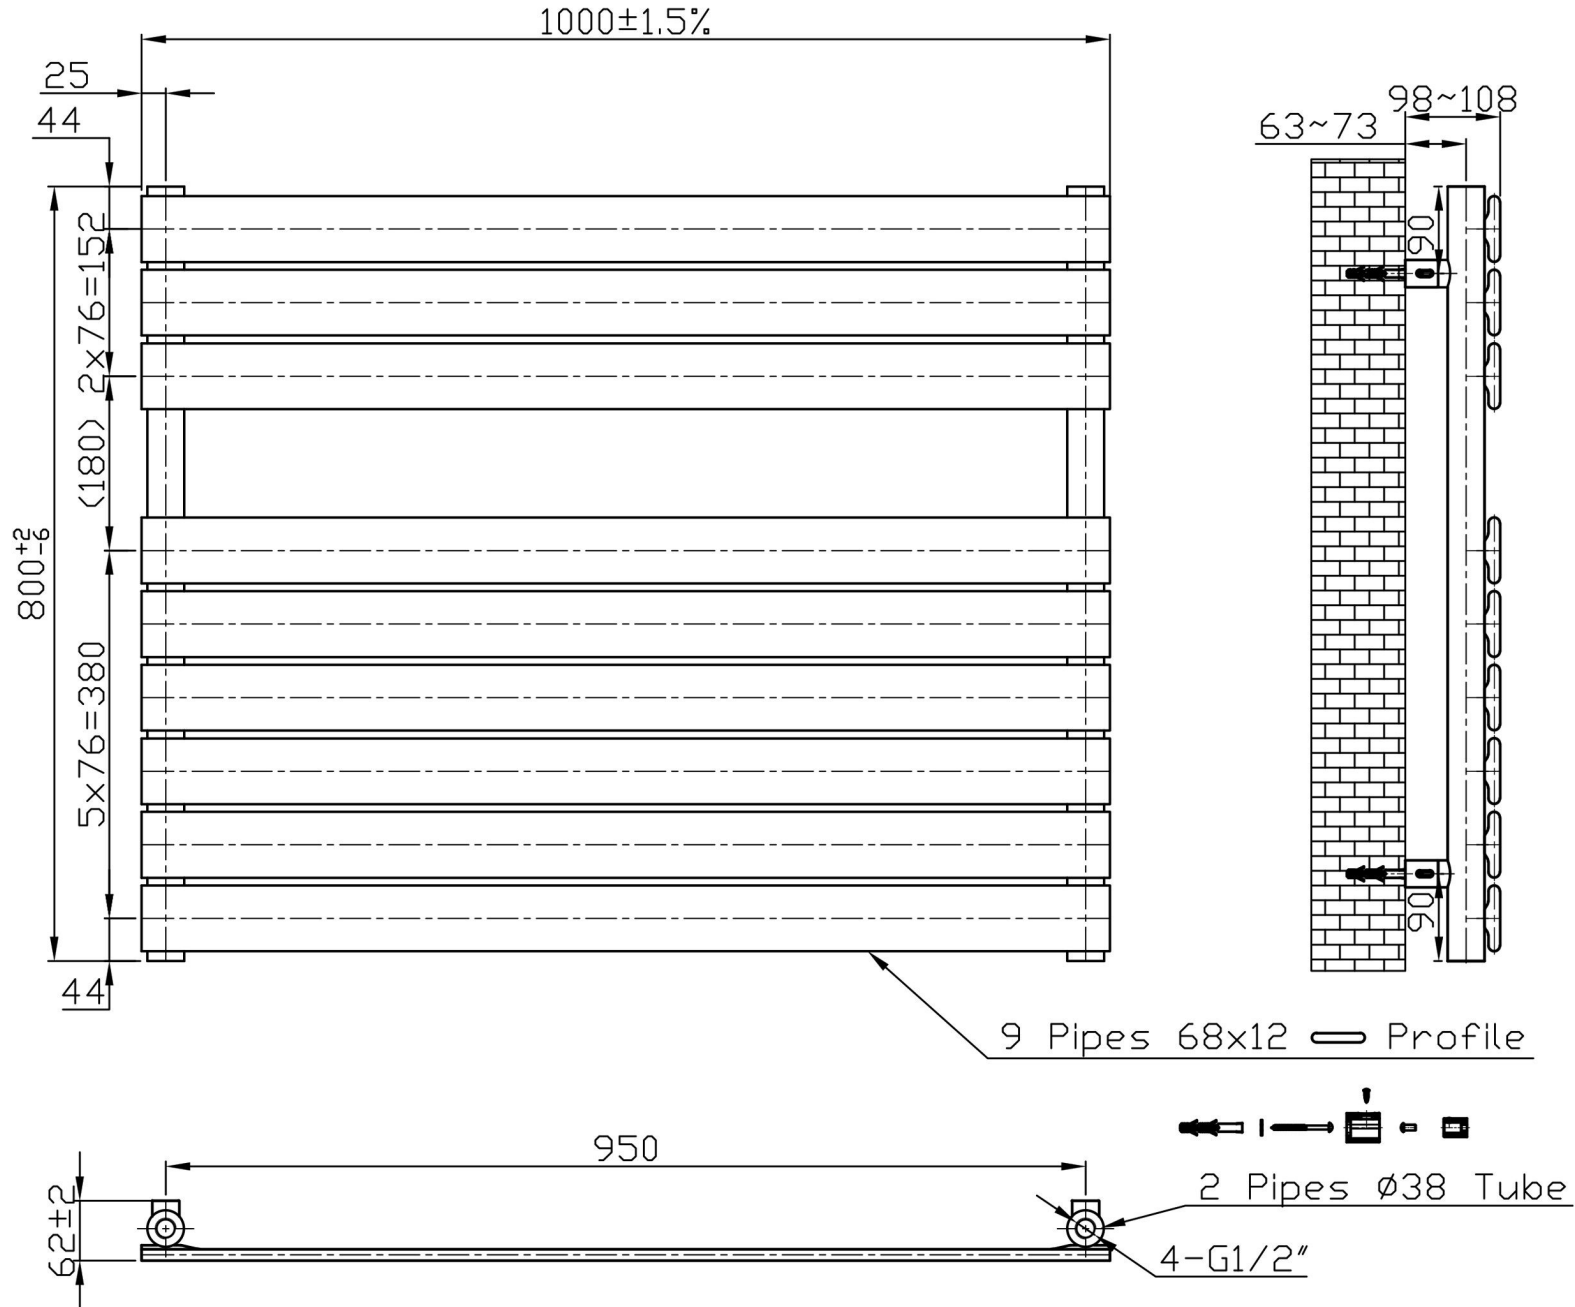

Staverton Tube on Tube Straight 800 x 1000mm.

Painted / Chrome
Technical Drawing

Unit:mm

Eastbrook 

Eastbrook Road, Gloucester GL4 3DB
Technical Helpline : 01452 317890
Mon - Fri / 8am - 5pm
Email : technical@eastbrookco.com